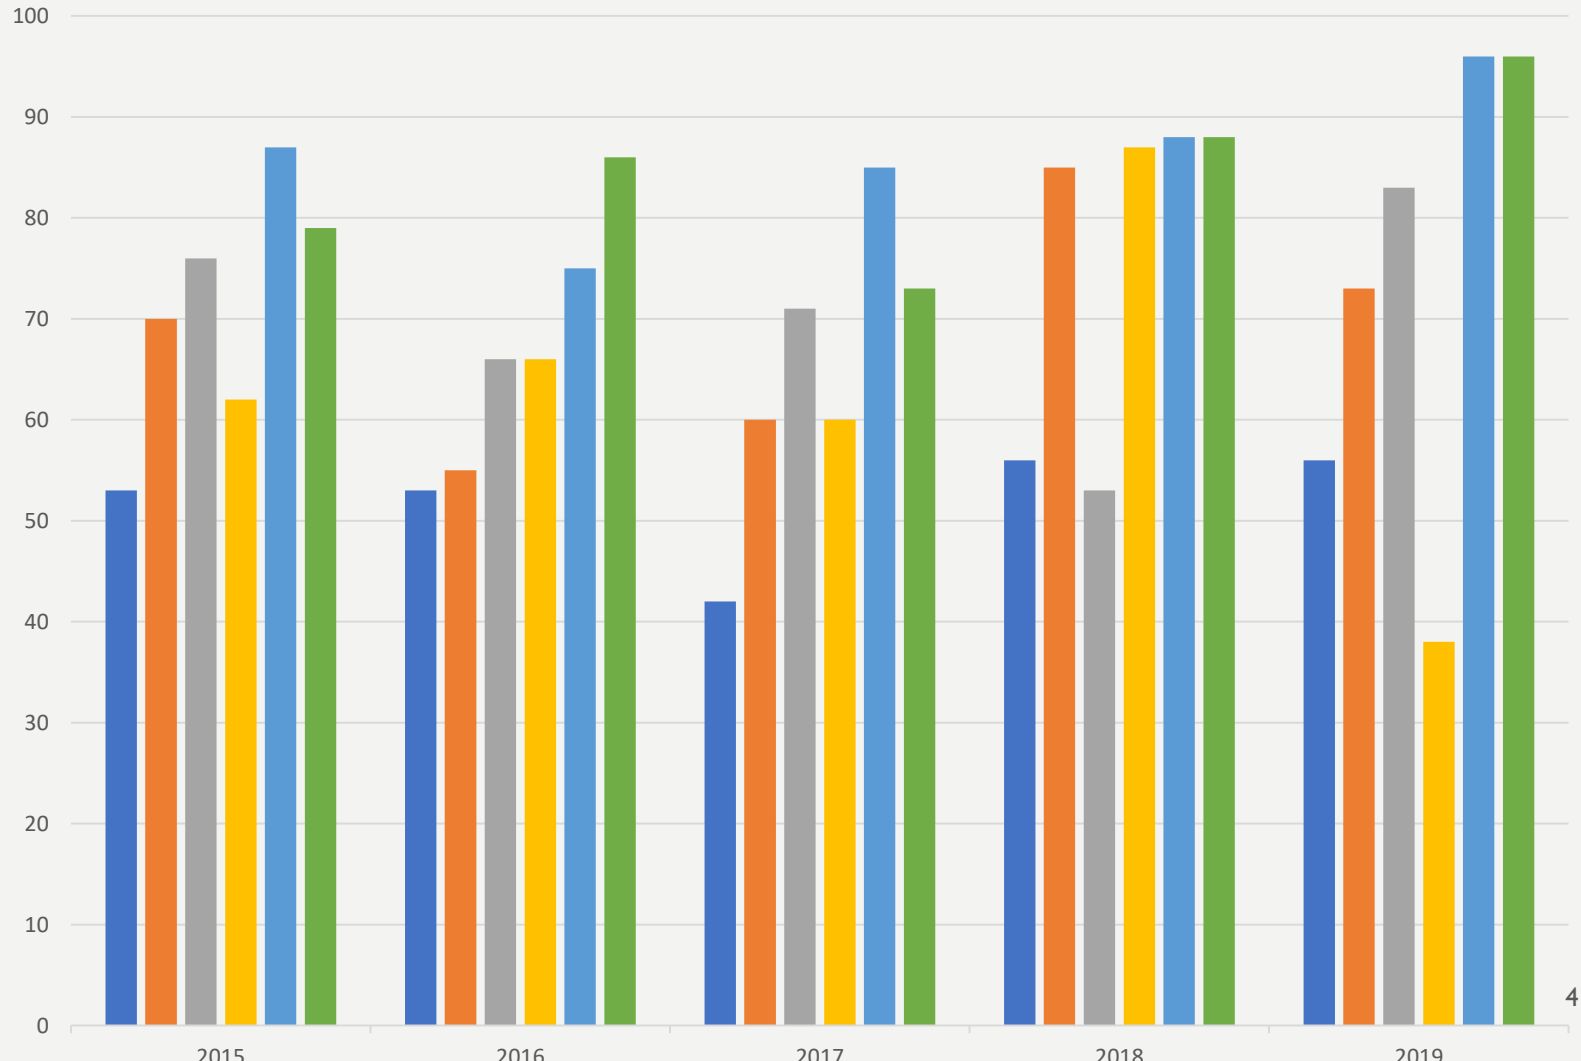

**LAFAYETTE TOWNSHIP SCHOOL DISTRICT'S
2015, 2016, 2017, 2018, 2019
SPRING NJSLA SCHOOL & GRADE-LEVEL OUTCOMES,
ENGLISH LANGUAGE ARTS/LITERACY**

	Grade 3 % >= Level 4	Grade 4 % >= Level 4	Grade 5 % >= Level 4	Grade 6 % >= Level 4	Grade 7 % >= Level 4	Grade 8 % >= Level 4
2015	53	70	76	62	87	79
2016	53	55	66	66	75	86
2017	42	60	71	60	85	73
2018	56	85	53	87	88	88
2019	56	73	83	38	96	96

LAFAYETTE TOWNSHIP SCHOOL DISTRICT'S 2015, 2016, 2017, 2018, 2019 SPRING NJSLA SCHOOL & GRADE-LEVEL OUTCOMES, ENGLISH LANGUAGE ARTS/LITERACY

ELA Pass Rate